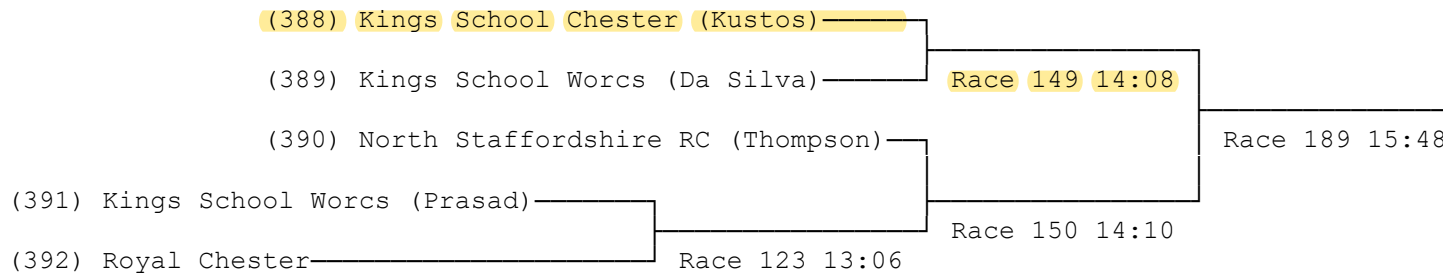

72) Women's Junior 14 Coxed Quads (Band 2)

Sponsored by Fodens Solicitors