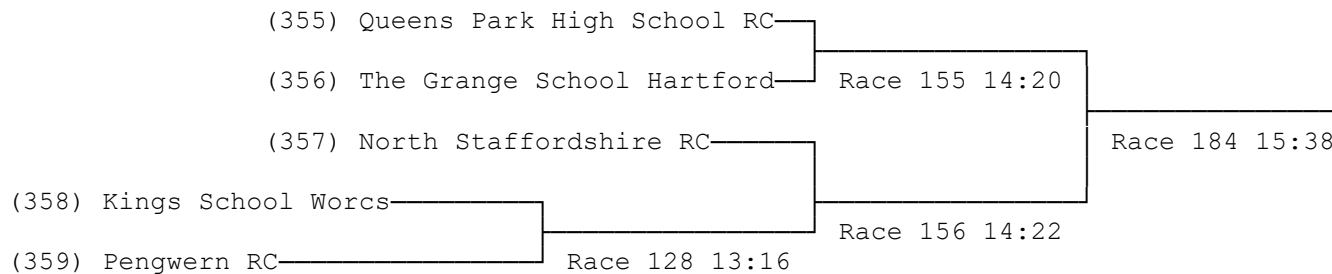

64) Women's Junior 16 Quads

Sponsored by Sabrina