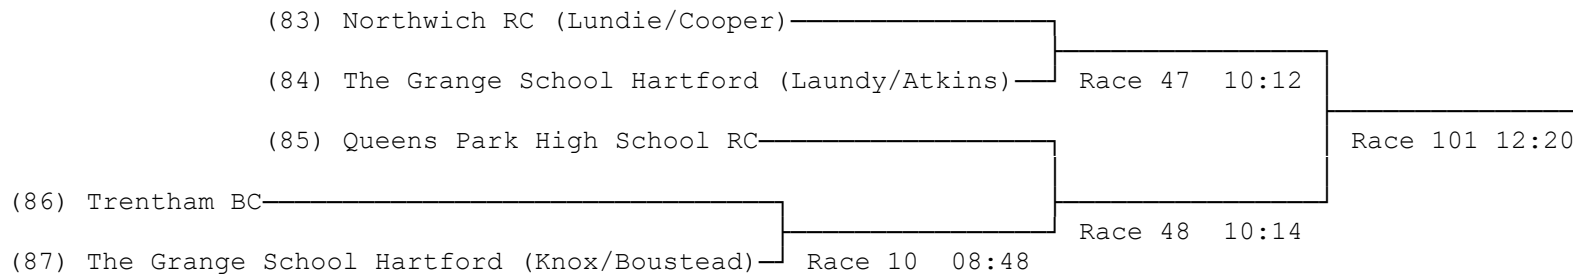

23) Women's Junior 15 Double Sculls (Band 1)

Sponsored by Halls