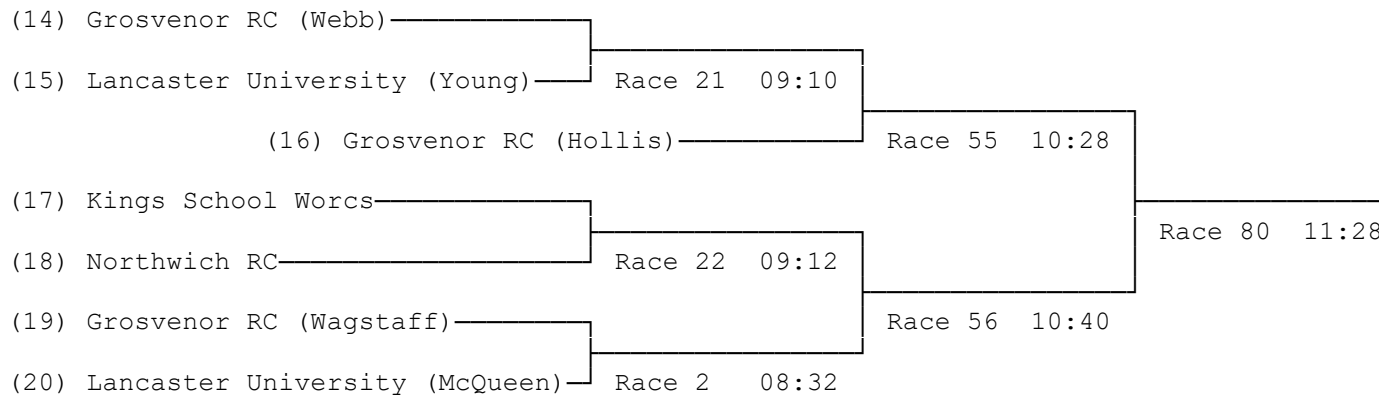

4) Women's Coxed Fours

Sponsored by Harding PR Ltd