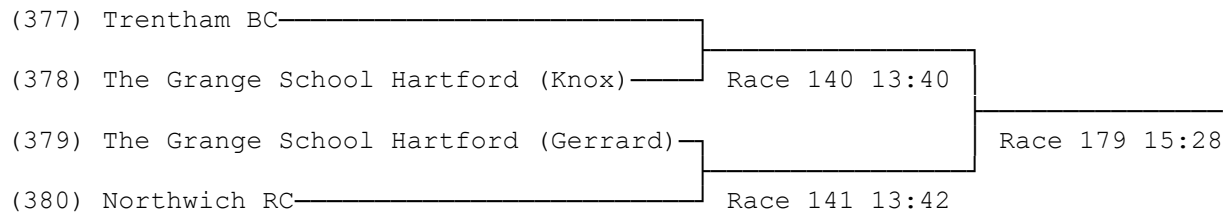

69) Women's Junior 15 Coxed Quads (Band 1)

Sponsored by Brewin Dolphin