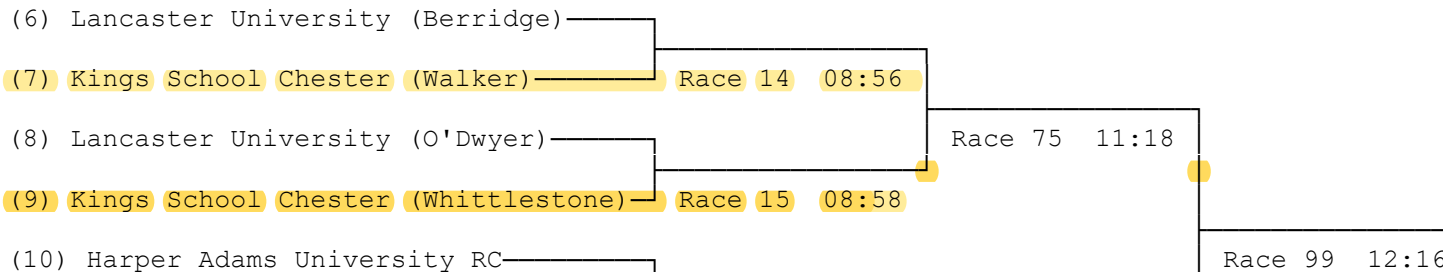

3) Open Coxed Fours

Sponsored by Brewin Dolphin