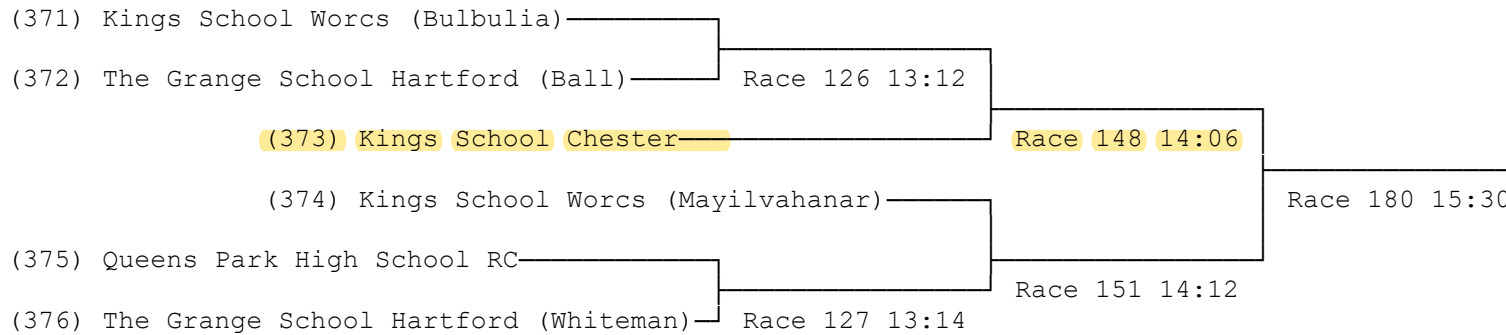

68) Junior 14 Coxed Quads

Sponsored by TC Homes