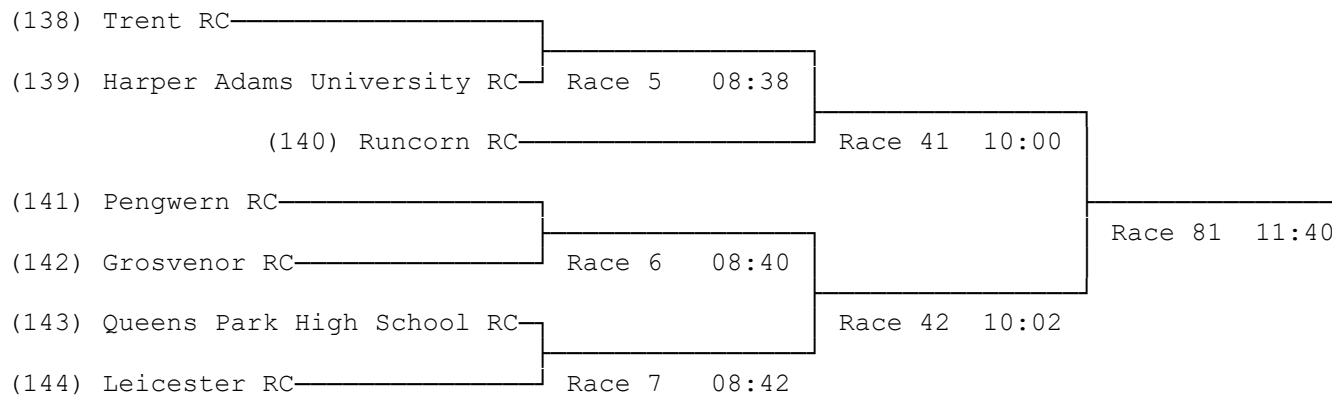

39) Women's Sculls

Sponsored by Brewin Dolphin