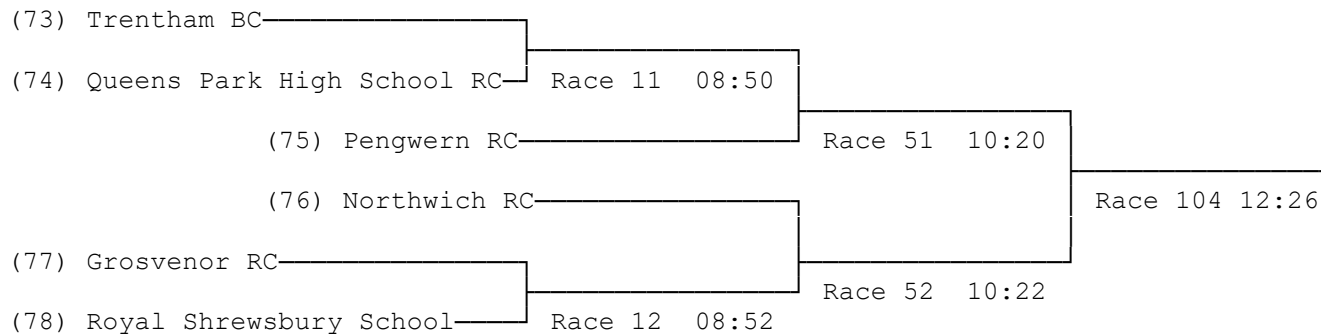

21) Women's Junior 16 Double Sculls (Band 1)

Sponsored by Dyke Yaxley