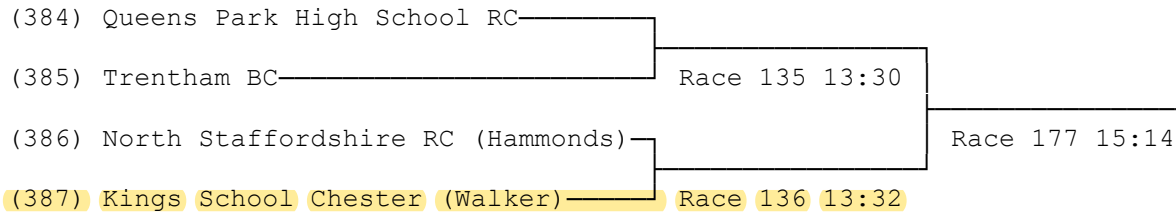

71) Women's Junior 14 Coxed Quads (Band 1)

Sponsored by Fodens Solicitors