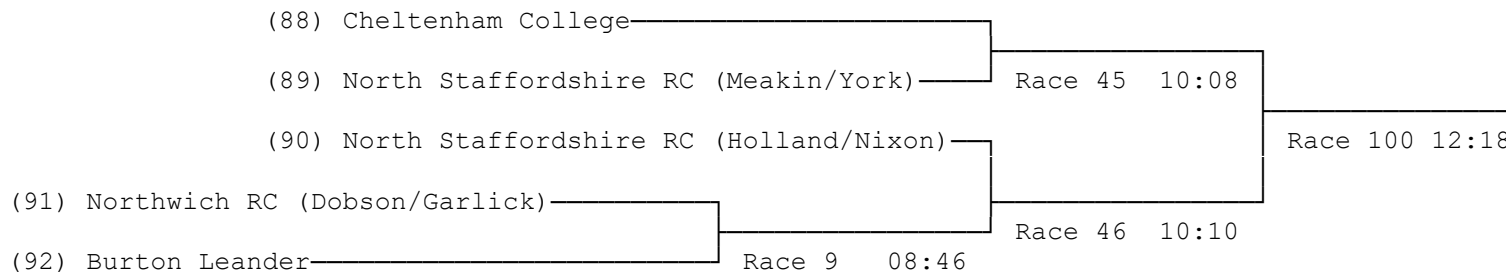

24) Women's Junior 15 Double Sculls (Band 2)

Sponsored by Harding PR Ltd