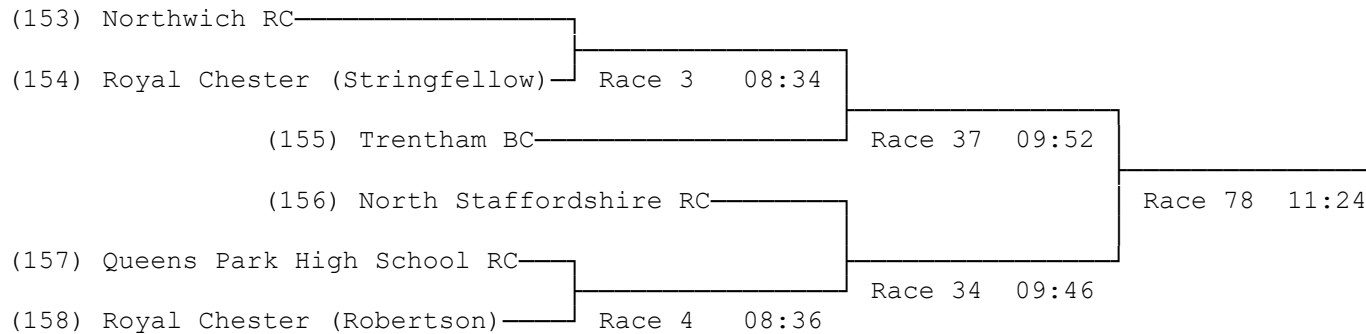

42) Women's Junior 15 Sculls

Sponsored by Brewin Dolphin